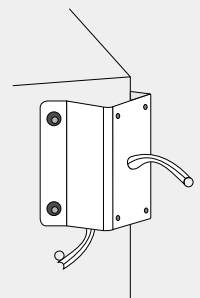

DS-1276ZJ

unit: mm

DS-1276ZJ

SPEC

Parameters	Corner mount
Colour	Hik White
Feature	Match with wall mounts
Material	Aluminum Alloy
Dimensions	126 x 105 x 250mm

Installation View

1. Choose appropriate wall and install the bracket with expansion bolt

2. Affix the bracket firmly with provided expansion bolts

3. Pull cabling through and complete the bracket installation and wiring for camera mounting

The bracket can be used with some wall mounting bracket, which is as followed: