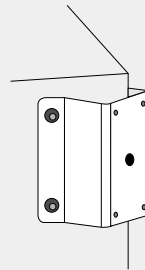

DS-1276ZJ

unit: mm

DS-1276ZJ

SPEC

Parameters	Corner mount
Colour	Hik White
Feature	Match with wall mounts
Material	Aluminum Alloy
Dimensions	126 x 105 x 250mm

Installation View

1. Choose appropriate wall and install the bracket with expansion bolt

2. Affix the bracket firmly with provided expansion bolts

3. Pull cabling through and complete the bracket installation and wiring for camera mounting

The bracket can be used with some wall mounting bracket, which is as followed: