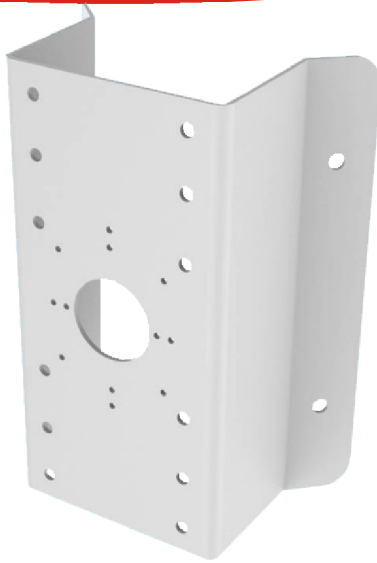

DS-1276ZJ

unit: mm

DS-1276ZJ

SPEC

Parameters	Corner mount
Colour	Hik White
Feature	Match with wall mounts
Material	Aluminum Alloy
Dimensions	126 x 105 x 250mm

Installation View

1. Choose appropriate wall and install the bracket with expansion bolt

2. Affix the bracket firmly with provided expansion bolts

3. Pull cabling through and complete the bracket installation and wiring for camera mounting

The bracket can be used with some wall mounting bracket, which is as followed: