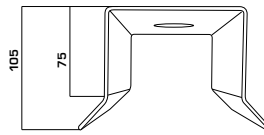

DS-1276ZJ

unit: mm

DS-1276ZJ

SPEC

Parameters	Corner mount
Colour	Hik White
Feature	Match with wall mounts
Material	Aluminum Alloy
Dimensions	126 x 105 x 250mm

Installation View

1. Choose appropriate wall and install the bracket with expansion bolt

2. Affix the bracket firmly with provided expansion bolts

3. Pull cabling through and complete the bracket installation and wiring for camera mounting

The bracket can be used with some wall mounting bracket, which is as followed: