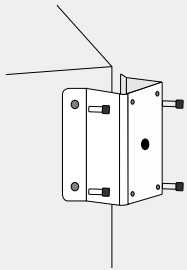

DS-1276ZJ

unit: mm

DS-1276ZJ

SPEC

Parameters	Corner mount
Colour	Hik White
Feature	Match with wall mounts
Material	Aluminum Alloy
Dimensions	126 x 105 x 250mm

Installation View

1. Choose appropriate wall and install the bracket with expansion bolt

2. Affix the bracket firmly with provided expansion bolts

3. Pull cabling through and complete the bracket installation and wiring for camera mounting

The bracket can be used with some wall mounting bracket, which is as followed: