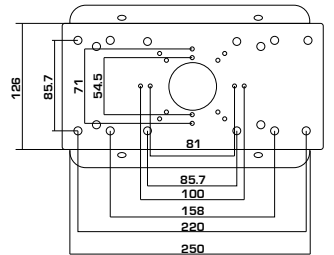

DS-1276ZJ

unit: mm

DS-1276ZJ

SPEC

Parameters	Corner mount
Colour	Hik White
Feature	Match with wall mounts
Material	Aluminum Alloy
Dimensions	126 x 105 x 250mm

Installation View

1. Choose appropriate wall and install the bracket with expansion bolt

2. Affix the bracket firmly with provided expansion bolts

3. Pull cabling through and complete the bracket installation and wiring for camera mounting

The bracket can be used with some wall mounting bracket, which is as followed: